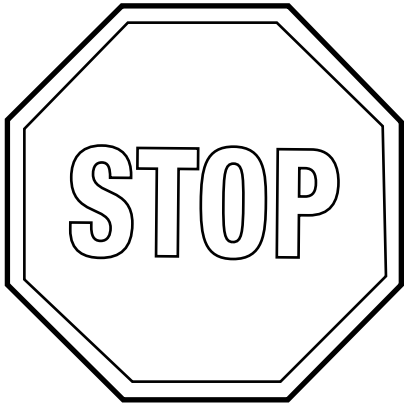

Exploring road signs

1. Colour in each road sign according to its meaning:

Stop sign

Red and white

Pedestrian crossing

Yellow and black

Traffic light

Red, yellow, and green

School crossing

Red and white

Speed limit

Red, white and black

2. Draw lines to match the road signs and signals to their descriptions.

This sign tells drivers to come to a complete stop.

This sign marks a place where pedestrians can safely cross the road.

This signals to drivers when to stop, go, or slow down.

This sign marks where children might cross the road, usually near a school.

This sign shows the maximum speed allowed on the road.

Which road sign did you find most interesting, and why?

Can you name a road sign that you see often?
What colour and shape is it?

Kia tūpato!
What do road
signs mean?

Road
signs keep
everyone
safe on the
road.

Red means
stop! Green
means go!